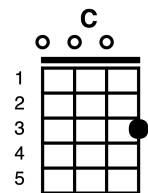

A Place in the Sun

Ronald Miller and Bryan Wells
As performed by Stevie Wonder

Key of C

Dm G7 C C
//// // // // ..

Dm G7
Like a long lonely stream

C Am
I keep runnin' to-wards a dream

Dm G7 C
Movin' on, movin' on

Dm G7
Like a branch on a tree

C Am
I keep reachin' to be free

Dm G7 C
Movin' on, movin' on

Dm G7
'Cause there's a place in the sun

C Am
Where there's hope for ev'ry-one

Dm G7 C
Where my poor restless heart's gotta run

Dm G7
There's a place in the sun

C Am
And be-fore my life is done

Dm G7 C
Got to find me a place in the sun

Dm G7
Like an old dusty road
C Am
I get weary from the load
Dm G7 C
Movin' on, movin' on
Dm G7
Like this tired troubled earth
C Am
I've been rollin' since my birth
Dm G7 C
Movin' on, movin' on

Dm G7
There's a place in the sun
C Am
Where there's hope for ev'ry-one
Dm G7 C
Where my poor restless heart's gotta run
Dm G7
There's a place in the sun
C Am
And be-fore my life is done
Dm G7 C C
I got to find me a place in the sun /