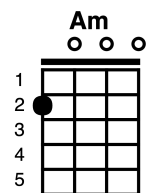

A Place in the Sun

Ronald Miller and Bryan Wells
As performed by Stevie Wonder

Key of C

Dm G7 C C
//// // // // ..

Dm G7
Like a long lonely stream

C Am
I keep runnin' to-wards a dream

Dm G7 C
Movin' on, movin' on

Dm G7
Like a branch on a tree

C Am
I keep reachin' to be free

Dm G7 C
Movin' on, movin' on

Dm G7
'Cause there's a place in the sun

C Am
Where there's hope for ev'ry-one

Dm G7 C
Where my poor restless heart's gotta run

Dm G7
There's a place in the sun

C Am
And be-fore my life is done

Dm G7 C
Got to find me a place in the sun

Dm G7
Like an old dusty road
C Am
I get weary from the load
Dm G7 C
Movin' on, movin' on
Dm G7
Like this tired troubled earth
C Am
I've been rollin' since my birth
Dm G7 C
Movin' on, movin' on

Dm G7
There's a place in the sun
C Am
Where there's hope for ev'ry-one
Dm G7 C
Where my poor restless heart's gotta run
Dm G7
There's a place in the sun
C Am
And be-fore my life is done
Dm G7 C C
I got to find me a place in the sun /