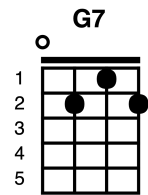

A Place in the Sun

Ronald Miller and Bryan Wells
As performed by Stevie Wonder

Key of C

Dm G7 C C
//// // // // ..

Dm G7
Like a long lonely stream

C Am
I keep runnin' to-wards a dream

Dm G7 C
Movin' on, movin' on

Dm G7
Like a branch on a tree

C Am
I keep reachin' to be free

Dm G7 C
Movin' on, movin' on

Dm G7
'Cause there's a place in the sun

C Am
Where there's hope for ev'ry-one

Dm G7 C
Where my poor restless heart's gotta run

Dm G7
There's a place in the sun

C Am
And be-fore my life is done

Dm G7 C
Got to find me a place in the sun

Dm G7
Like an old dusty road
C Am
I get weary from the load
Dm G7 C
Movin' on, movin' on
Dm G7
Like this tired troubled earth
C Am
I've been rollin' since my birth
Dm G7 C
Movin' on, movin' on

Dm G7
There's a place in the sun
C Am
Where there's hope for ev'ry-one
Dm G7 C
Where my poor restless heart's gotta run
Dm G7
There's a place in the sun
C Am
And be-fore my life is done
Dm G7 C C
I got to find me a place in the sun /