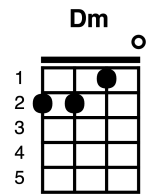

A Place in the Sun

Ronald Miller and Bryan Wells
As performed by Stevie Wonder

Key of C

Dm G7 C C
//// // // // ..

Dm G7
Like a long lonely stream

C Am
I keep runnin' to-wards a dream

Dm G7 C
Movin' on, movin' on

Dm G7
Like a branch on a tree

C Am
I keep reachin' to be free

Dm G7 C
Movin' on, movin' on

Dm G7
'Cause there's a place in the sun

C Am
Where there's hope for ev'ry-one

Dm G7 C
Where my poor restless heart's gotta run

Dm G7
There's a place in the sun

C Am
And be-fore my life is done

Dm G7 C
Got to find me a place in the sun

Dm G7
Like an old dusty road
C Am
I get weary from the load
Dm G7 C
Movin' on, movin' on
Dm G7
Like this tired troubled earth
C Am
I've been rollin' since my birth
Dm G7 C
Movin' on, movin' on

Dm G7
There's a place in the sun
C Am
Where there's hope for ev'ry-one
Dm G7 C
Where my poor restless heart's gotta run
Dm G7
There's a place in the sun
C Am
And be-fore my life is done
Dm G7 C C
I got to find me a place in the sun /