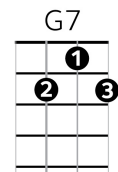

Abilene

Buck Owens

G⁷ **C⁷** **F** **B^b** **F**
//// //// // // ////

CHORUS:

F **A⁷** **B^b** **F**
Abilene, Abilene, prettiest town, I've ever seen

G⁷ **C⁷** **F** **B^b** **F**
People there don't treat you mean in Abilene, my Abilene

To End: Repeat Chorus, then Repeat Last Line

F **A⁷**
I sit alone most every night

B^b **F**
Watch the trains pull out of sight

G⁷ **C⁷**
Don't I wish they were carrying me

F **B^b** **F**
To Abilene, my Abilene

CHORUS:

F **A⁷**
Crowded city, ain't nothing free

B^b **F**
Nothing in this town for me

G⁷ **C⁷**
Wish to the Lord that I could be

F **B^b** **F**
In Abilene, sweet Abilene

CHORUS: